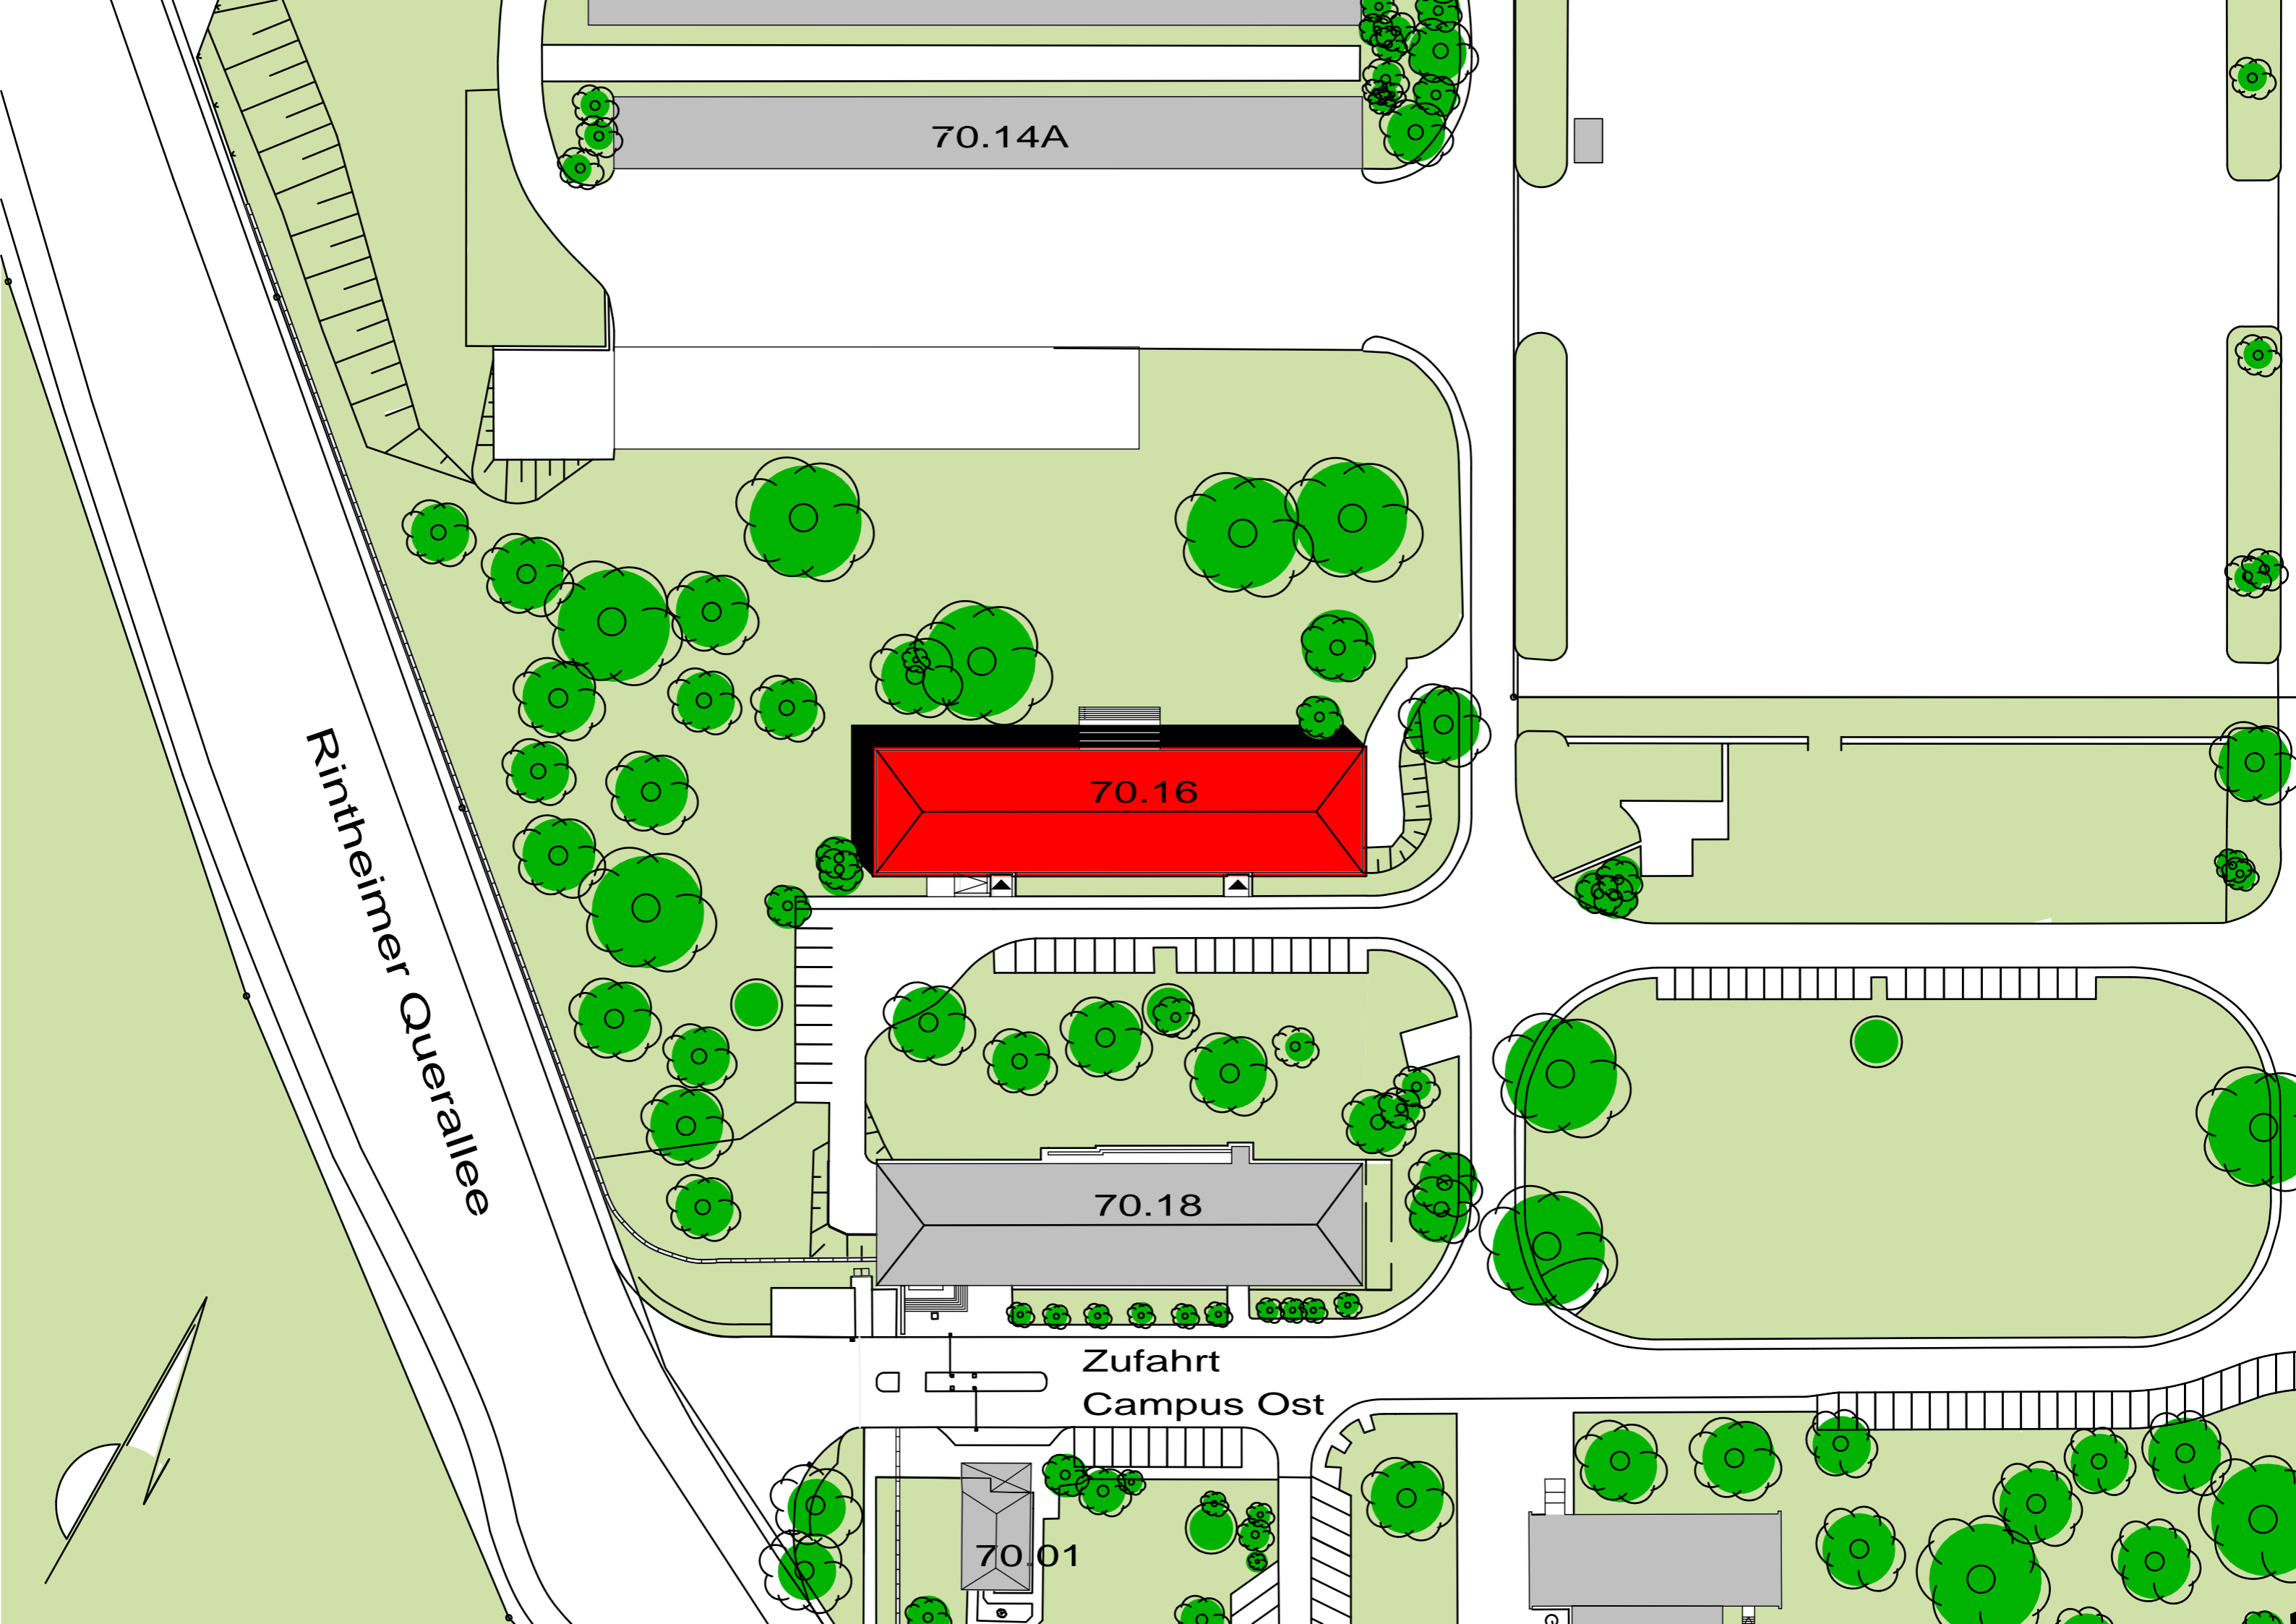

# Karlsruhe KIT Campus-Ost

70.14A

70.16

70.18

70.01

Rintheimer Querallee

Zufahrt  
Campus Ost